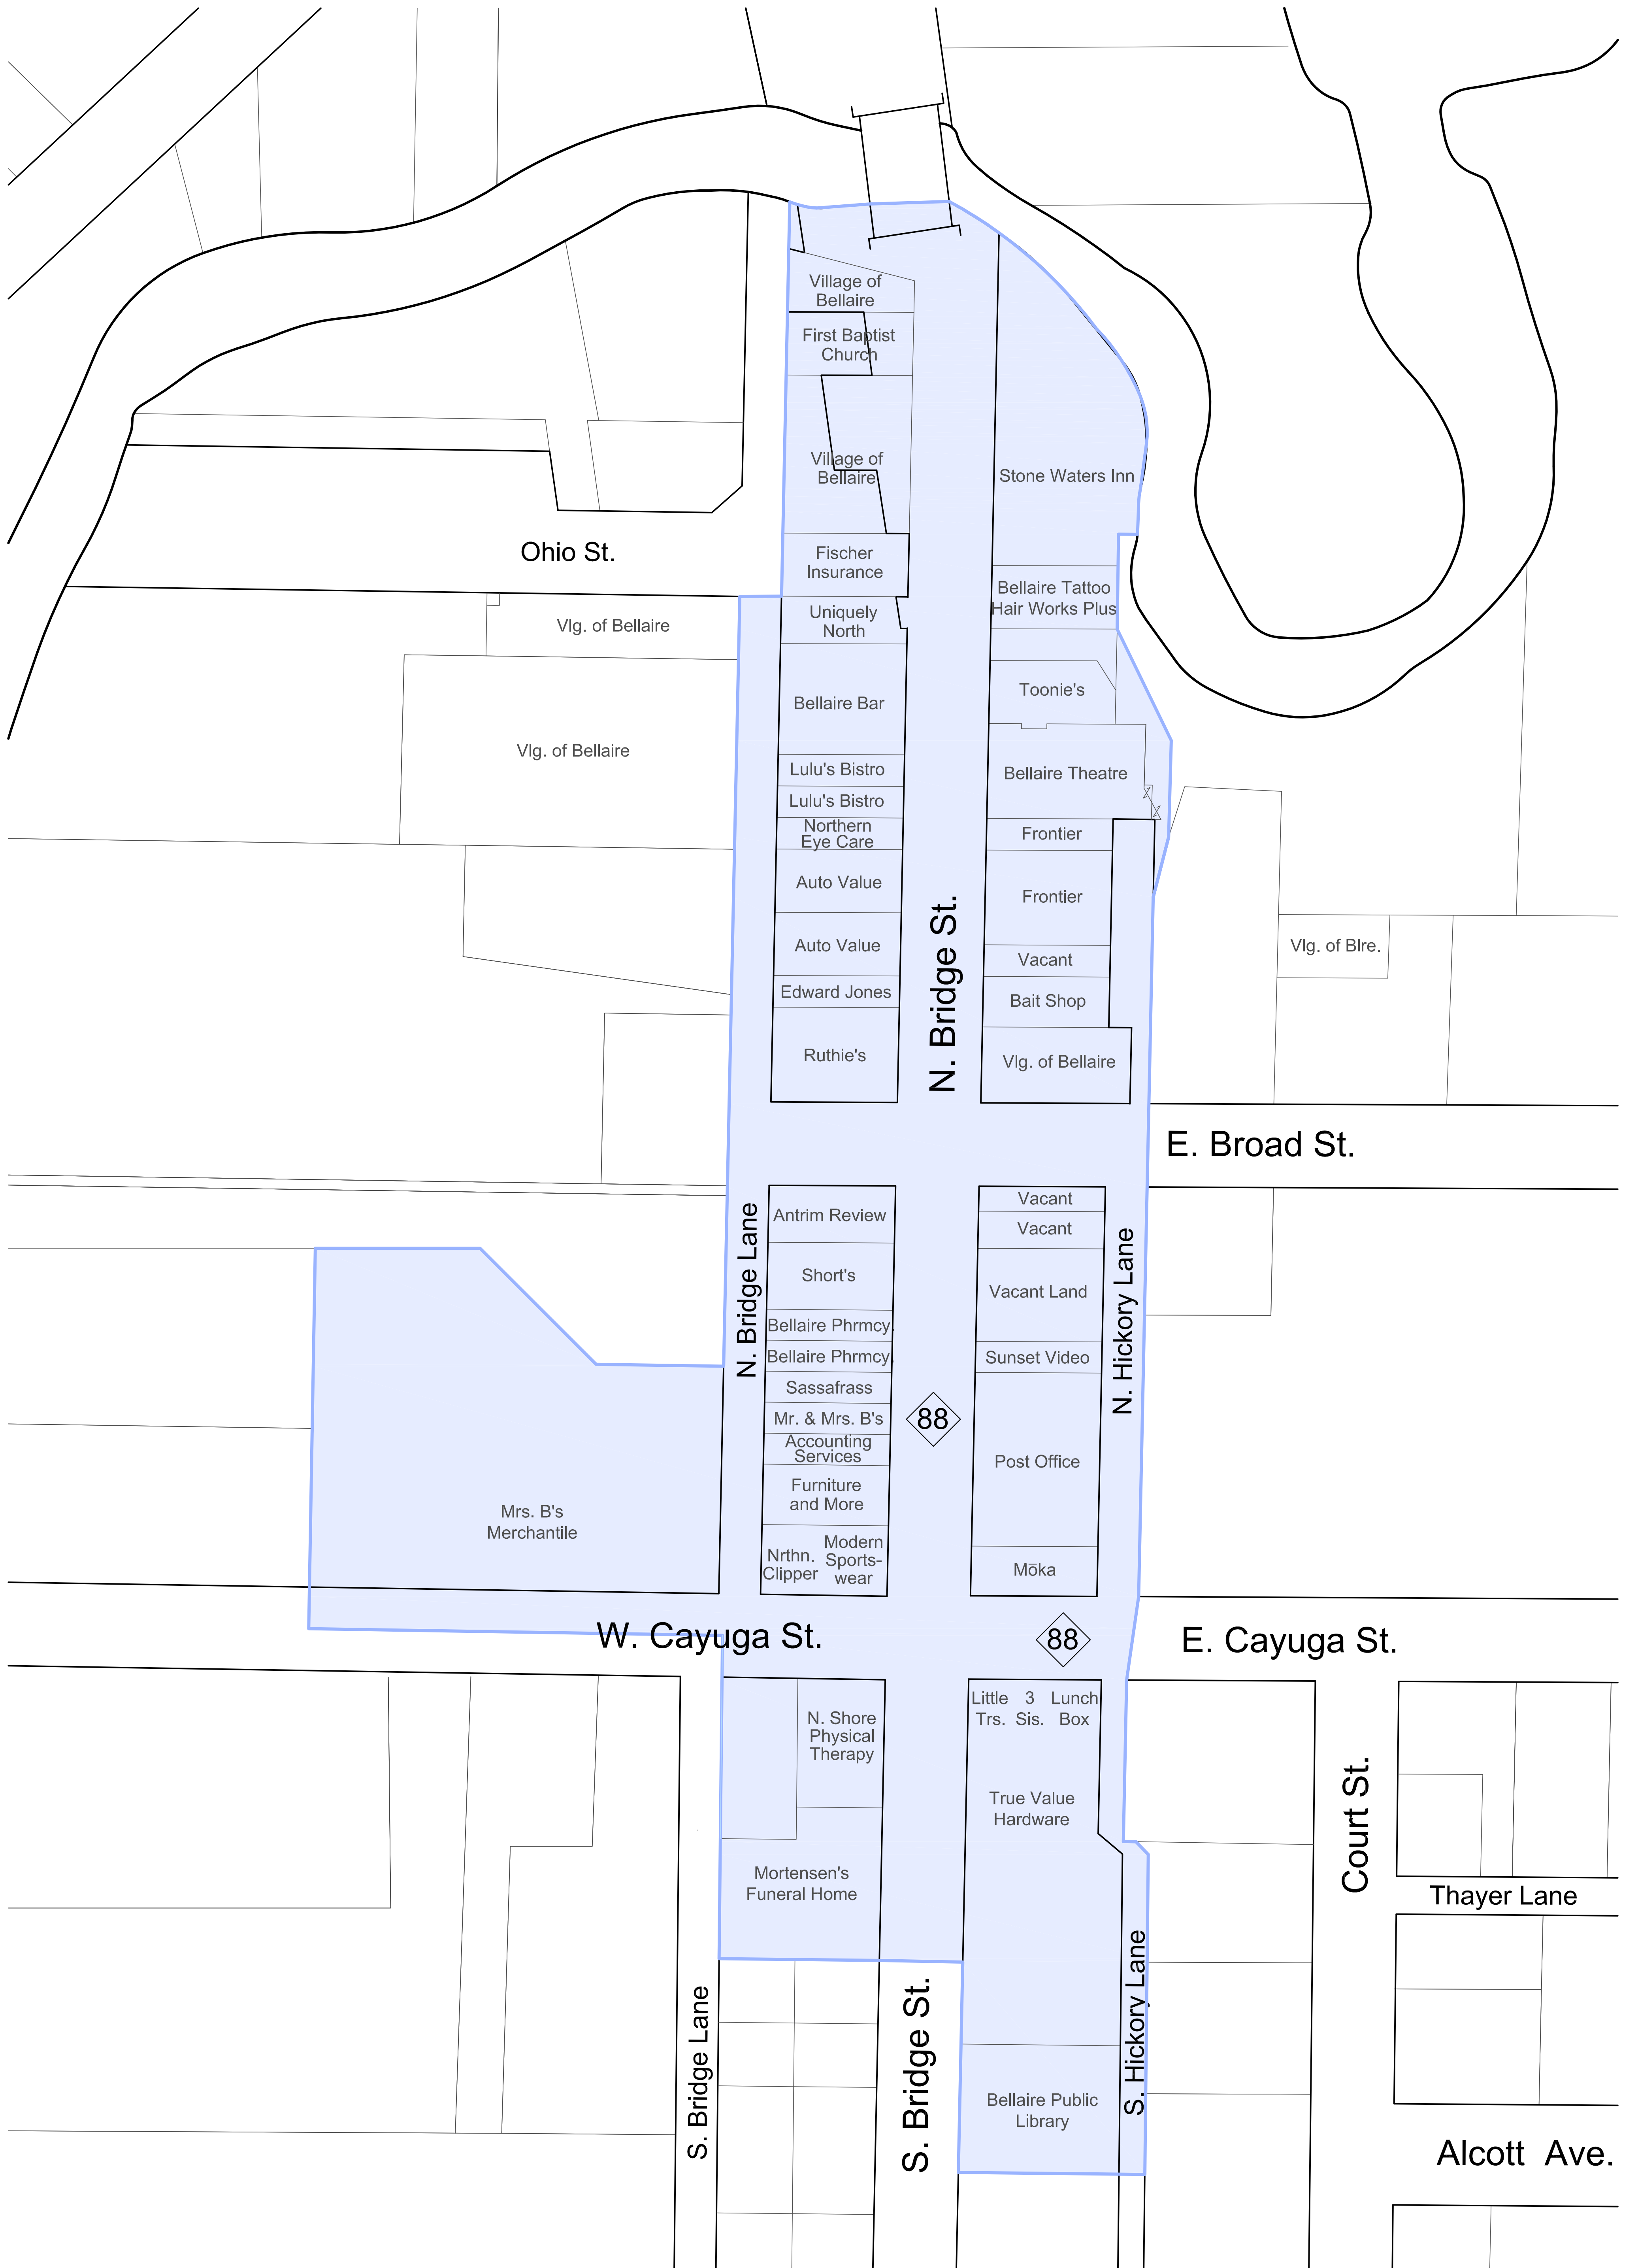

# Village of Bellaire Council Meeting November 6, 2013 PROPOSED DDA BOUNDARY

Note: this map is to be used for illustrative purposes only.  
Accuracy of linework is not guaranteed.