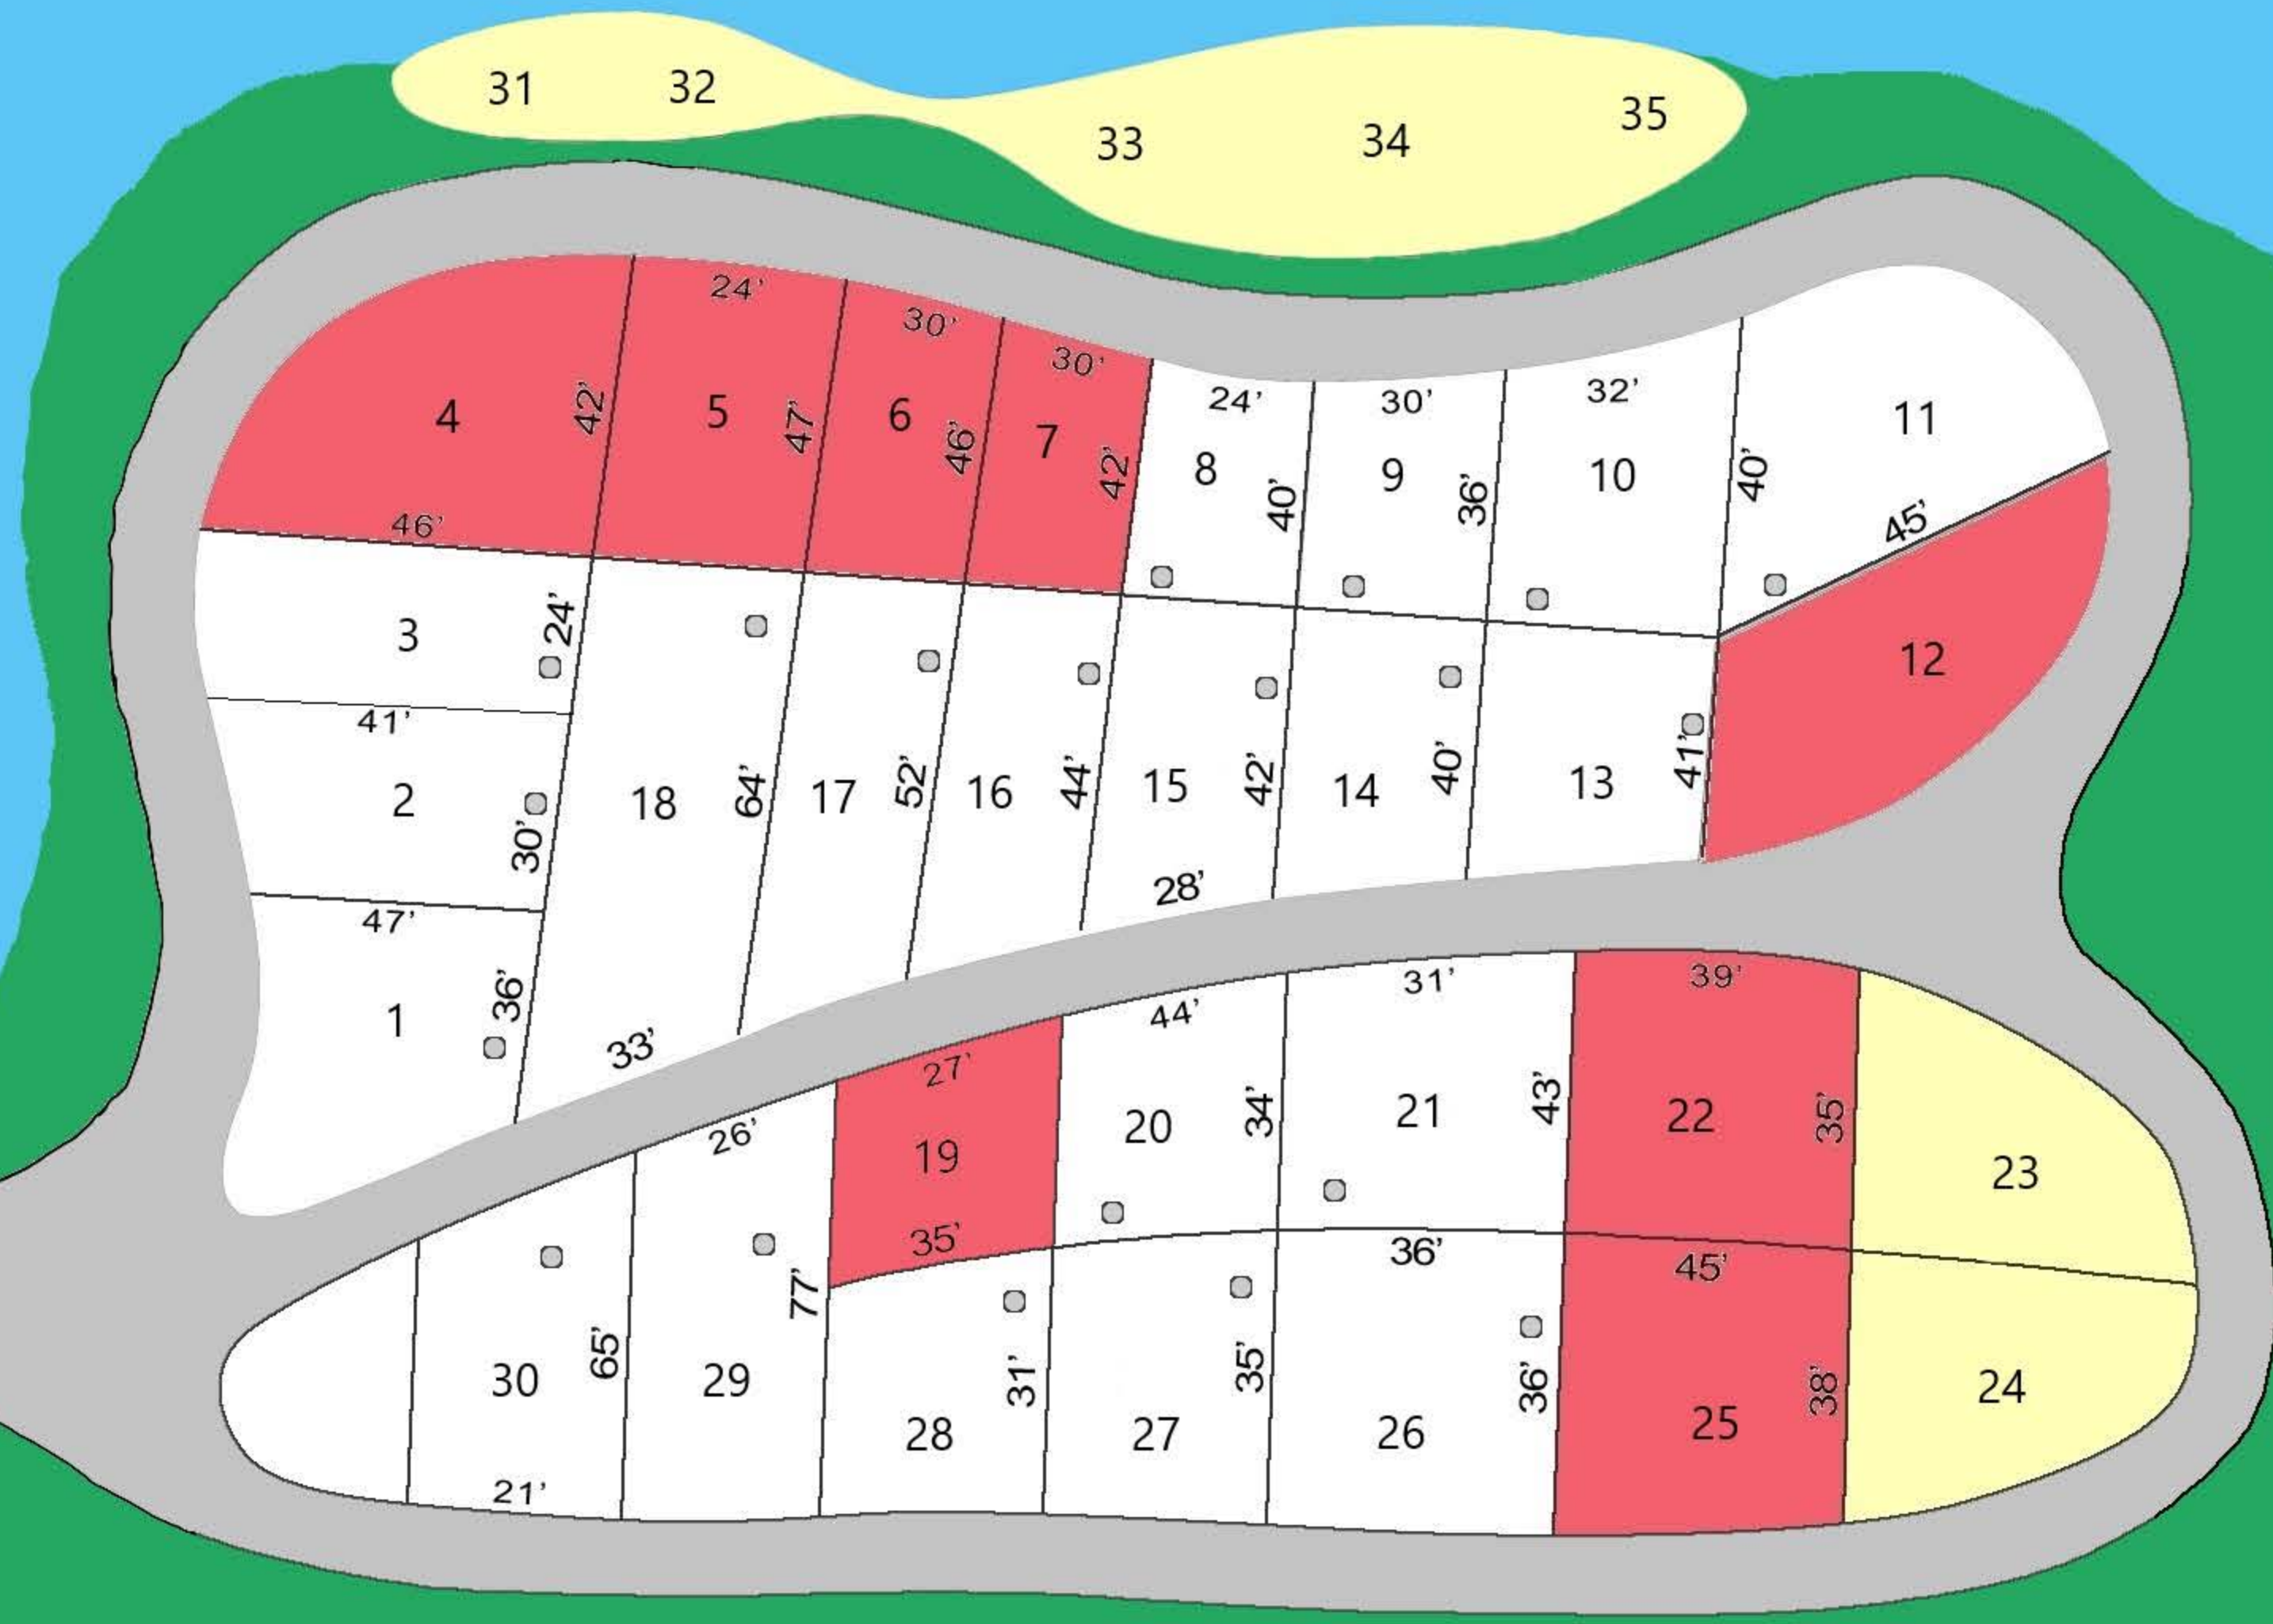

### Current Rates

Full Hook-up: \$35 per night  
 \$750 per month  
 \$5,000 per season (April 1st - Oct 31st)

Water/Electric: \$25 per night

Rustic/Primitive: \$20 per night

### Key

White Color Sites.....	Full Hook-up
Red Color Sites.....	Water/Electric
Yellow Color Sites.....	Rustic/Primitive
	.....Sewer Hook-up

Dump/Fill Station

Bathhouse

Boat Parking